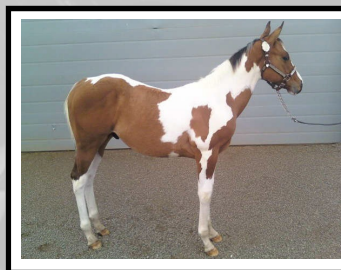

Wednesday, December 30, 2009

Four Generation Pedigree

SLIGHTLY DUN RECKLESS

STALLION - 974,486
2009-DUN -TOBIANO
Wednesday, April 29, 2009

Owner: FESLER, HEATH M &/OR STEPHANIE
GAMBIER, OH

Breeder: FESLER, HEATH M &/OR STEPHANIE
GAMBIER, OH

Sire

SLIGHTLY CHOCOLATE

692,708
2002-DUN -SOLID

MILK CHOCOLATE

242,188 1993-DUN -OVERO
P-111.0

SERVED NOTICE

(QH) 3,131,093 BROWN

ZIPS CHOCOLATE CHIP